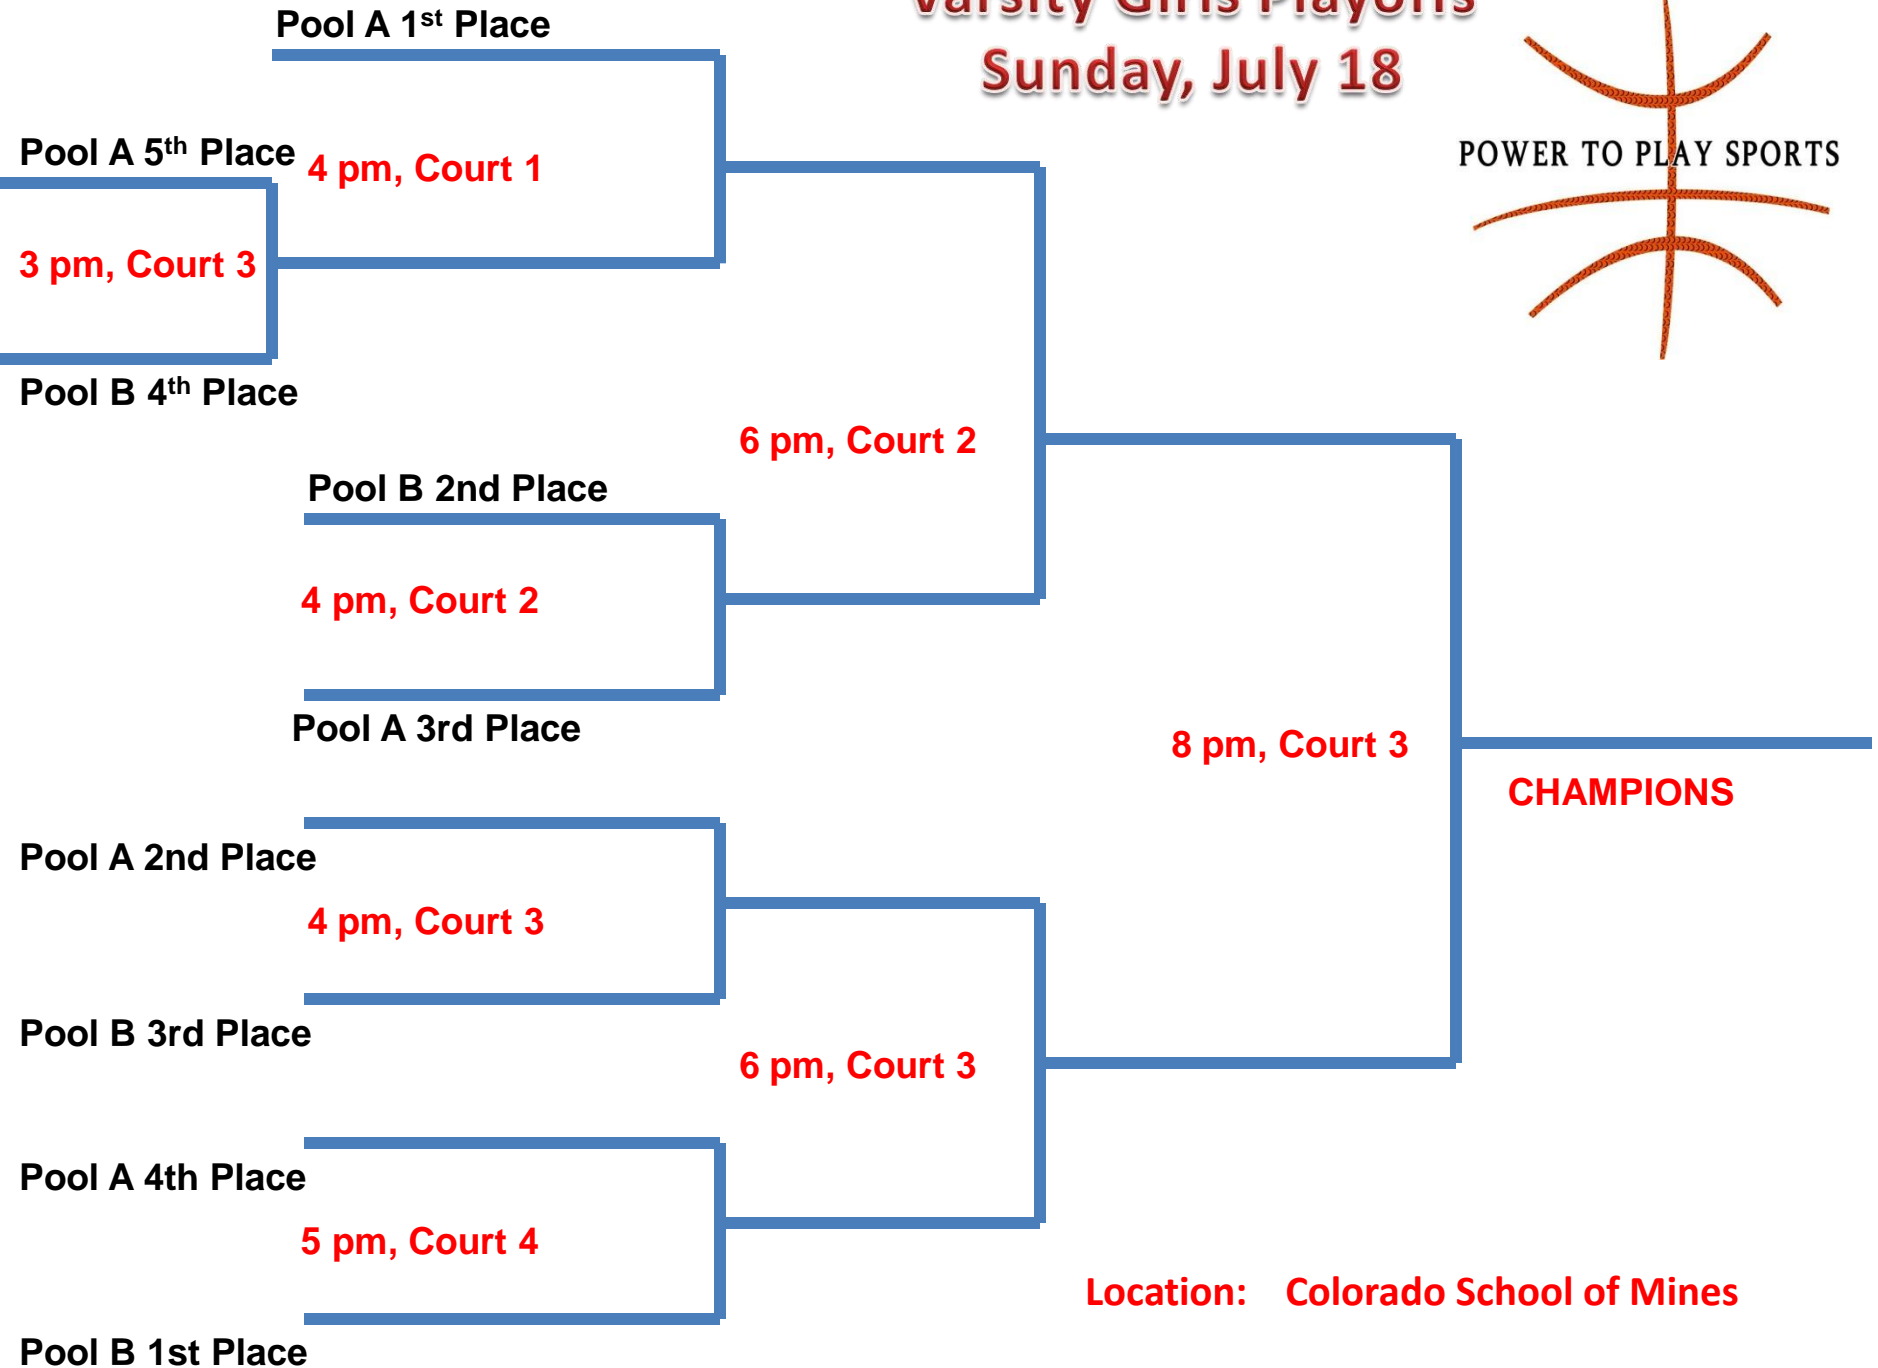

Varsity Girls Playoffs

Sunday, July 18

POWER TO PLAY SPORTS

Location: Colorado School of Mines